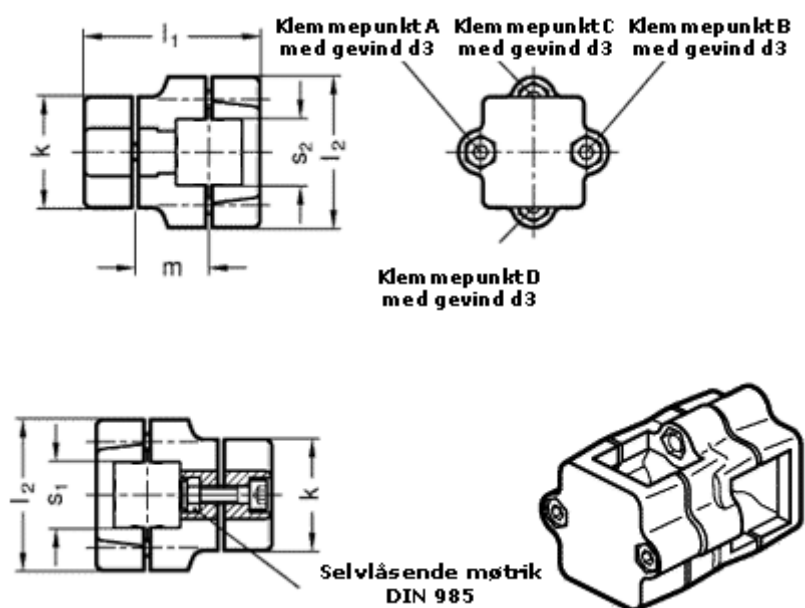

Article number: 20134V40V40762SW
Description: E+G Two-way Connector
GN134-V40-V40-76-2-SW

Measures

Adjustable clamp lever = GN 911-M10-55 have to be ordred separately

d3	= M10
k	= 76
l1	= 125.0
l2	= 98
m	= 55.0
s1	= 40
s2	= 40